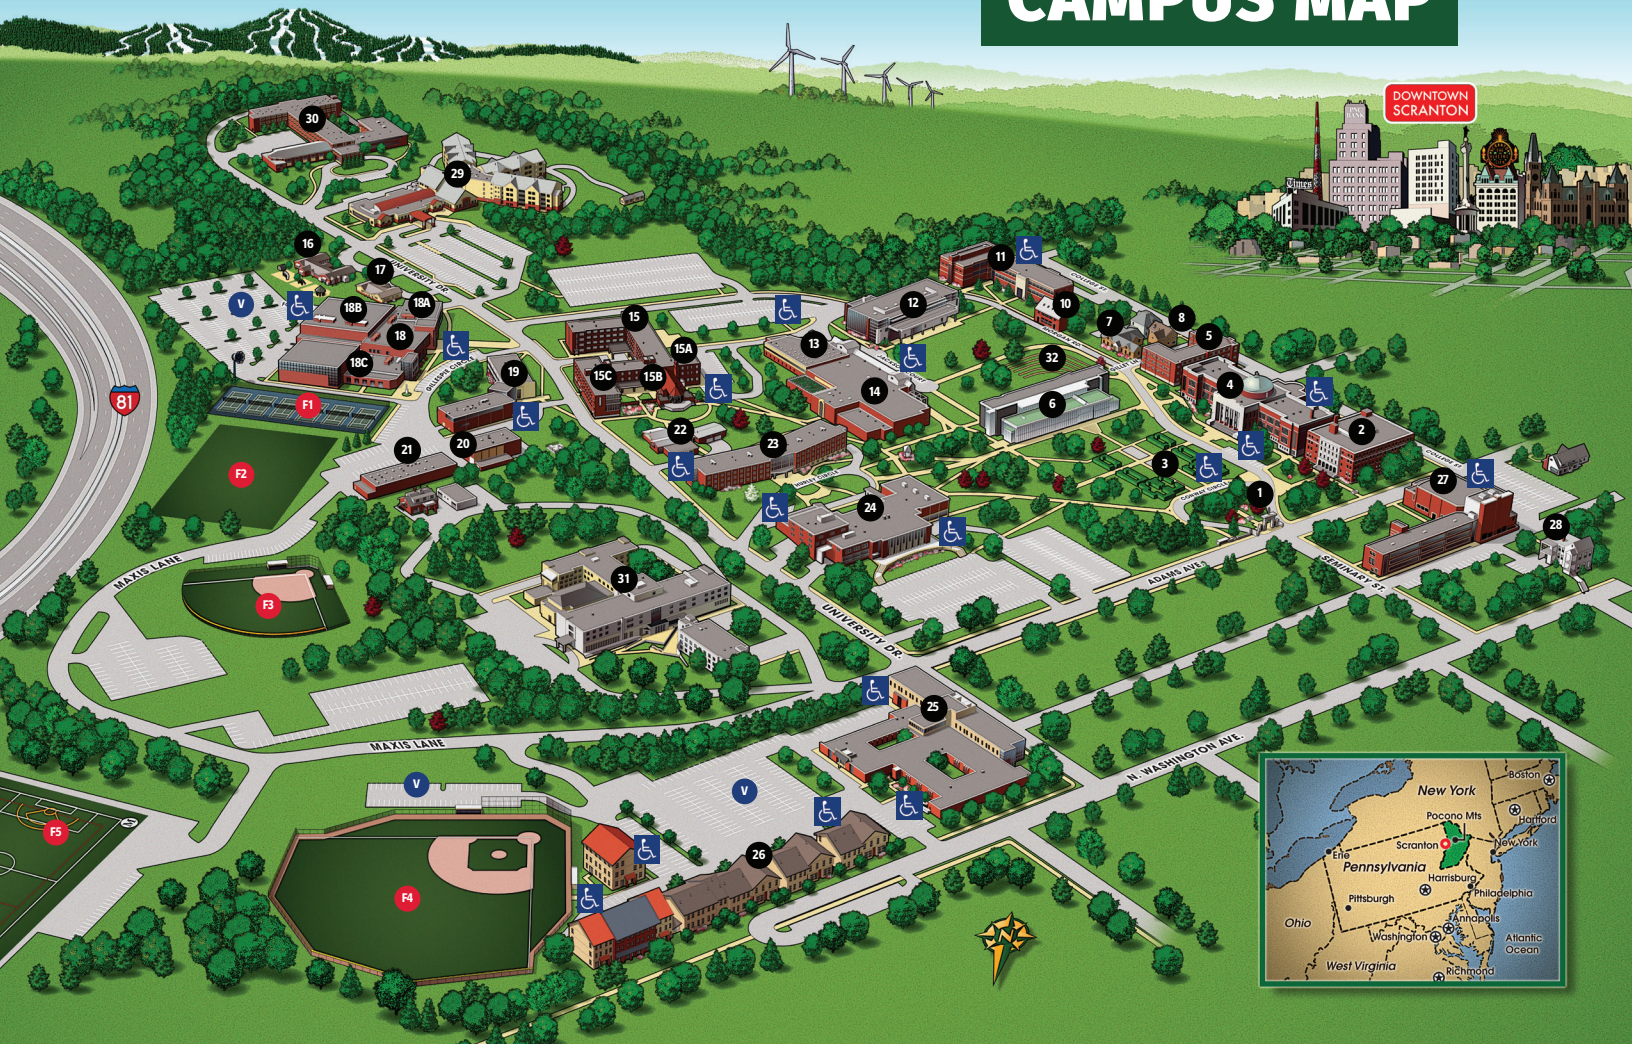

CAMPUS MAP

DOWNTOWN SCRANTON

Alphabetical Buildings Listing

- | | |
|---|---|
| 18C Aquatics Center | 15B Marian Chapel |
| 32 Calabro Delfino Amphitheatre | 31 Marywood Heights |
| 14 Center for Architectural Studies | 8 McCarty Hall |
| 18 Center for Athletics and Wellness | 25 McGowan Center for Graduate and Professional Studies |
| 11 Center for Natural and Health Sciences | 1 Memorial Arch |
| 20 Central Utility Plant Building | 3 Motherhouse and Seminary Morgan Memorial Garden |
| 15C Conference Center | 24 Nazareth Student Center |
| 22 Emmanuel Hall | 19 O'Neill Center for Healthy Families |
| 16 Friccione Early Learning Center | 9 Perpetual Help Hall |
| 5 Immaculata Hall | 21 Physical Plant Office Building |
| 18B Insalaco Arena | 2 Regina Hall |
| 12 Insalaco Center for Studio Arts | 27 Sette LaVerghetta Center for Performing Arts |
| 6 Learning Commons | 13 Shields Center for Visual Arts |
| 4 Liberal Arts Center | 15A Swartz Center for Spiritual Life |
| 15 Loughran Hall | 26 Woodland Residences |
| 18A Lynett-Haggerty Fitness Center | |
| 23 Madonna Hall | |
| 7 Mailing Center | |
| 10 Maria Hall | |
| 28 Marywood Veterans Resource Center | |

IHM Buildings

- 17 Domiano Center/Friends of the Poor
- 30 IHM Center
- 29 Our Lady of Peace Residence

Parking

- V** Visitor Parking (Please go to the Campus Safety Office in the Physical Plant Office Building **21** to obtain a visitor parking pass.)
- ♿** Parking for Physically Disabled

Fields and Courts

- F1** Tennis Courts
- F2** Grass Field
- F3** Softball Field
- F4** Baseball Field
- F5** Multipurpose Synthetic Turf Field